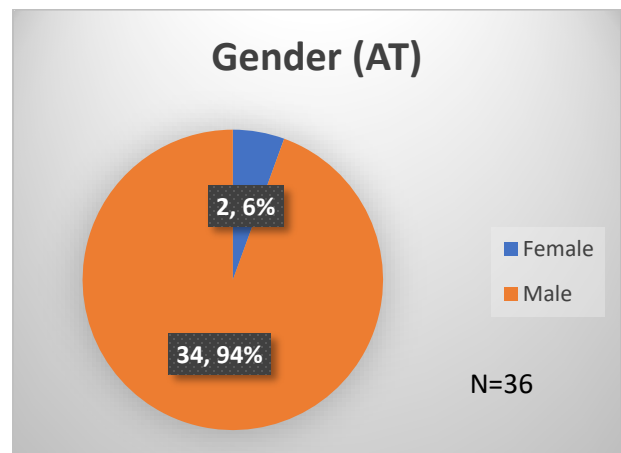

## Demographics for JTDC Population

### Wednesday Morning Midnight Count

Total # of probation Involved youth<sup>1</sup>: 1,212

<sup>1</sup> Probation Active: Any youth who is pending sentencing with an active social history, has been formally placed on probation or supervision with Cook County Juvenile Probation on the date of the report.