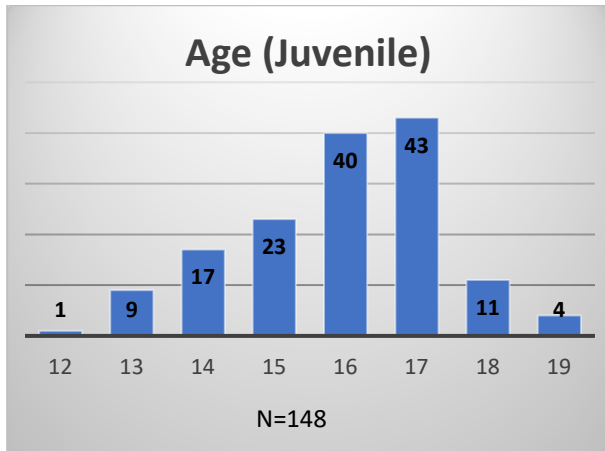

### Wednesday Morning Midnight Count

Total # of probation Involved youth<sup>1</sup>: 1,212

<sup>1</sup> Probation Active: Any youth who is pending sentencing with an active social history, has been formally placed on probation or supervision with Cook County Juvenile Probation on the date of the report.