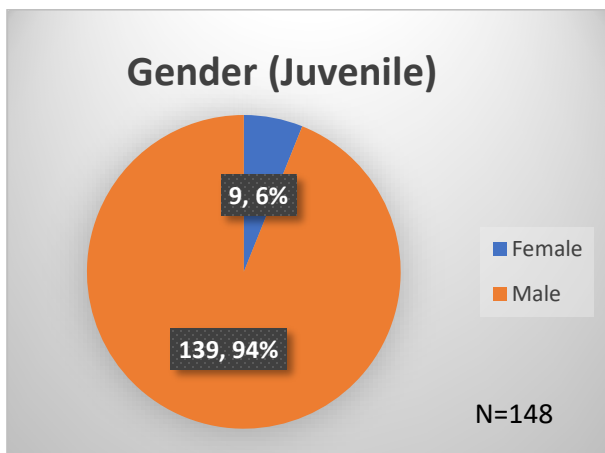

### Wednesday Morning Midnight Count

Total # of probation Involved youth<sup>1</sup>: 1,212

<sup>1</sup> Probation Active: Any youth who is pending sentencing with an active social history, has been formally placed on probation or supervision with Cook County Juvenile Probation on the date of the report.