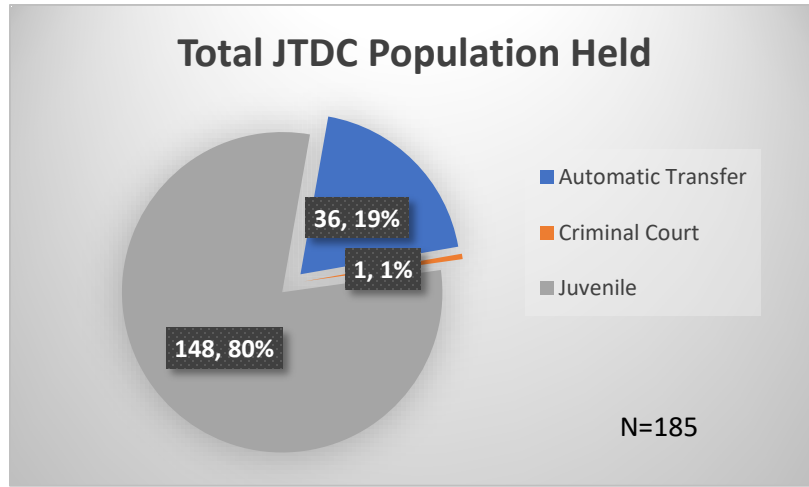

## Demographics for JTDC Population

### Wednesday Morning Midnight Count

Total # of probation Involved youth<sup>1</sup>: 1,212

<sup>1</sup> Probation Active: Any youth who is pending sentencing with an active social history, has been formally placed on probation or supervision with Cook County Juvenile Probation on the date of the report.